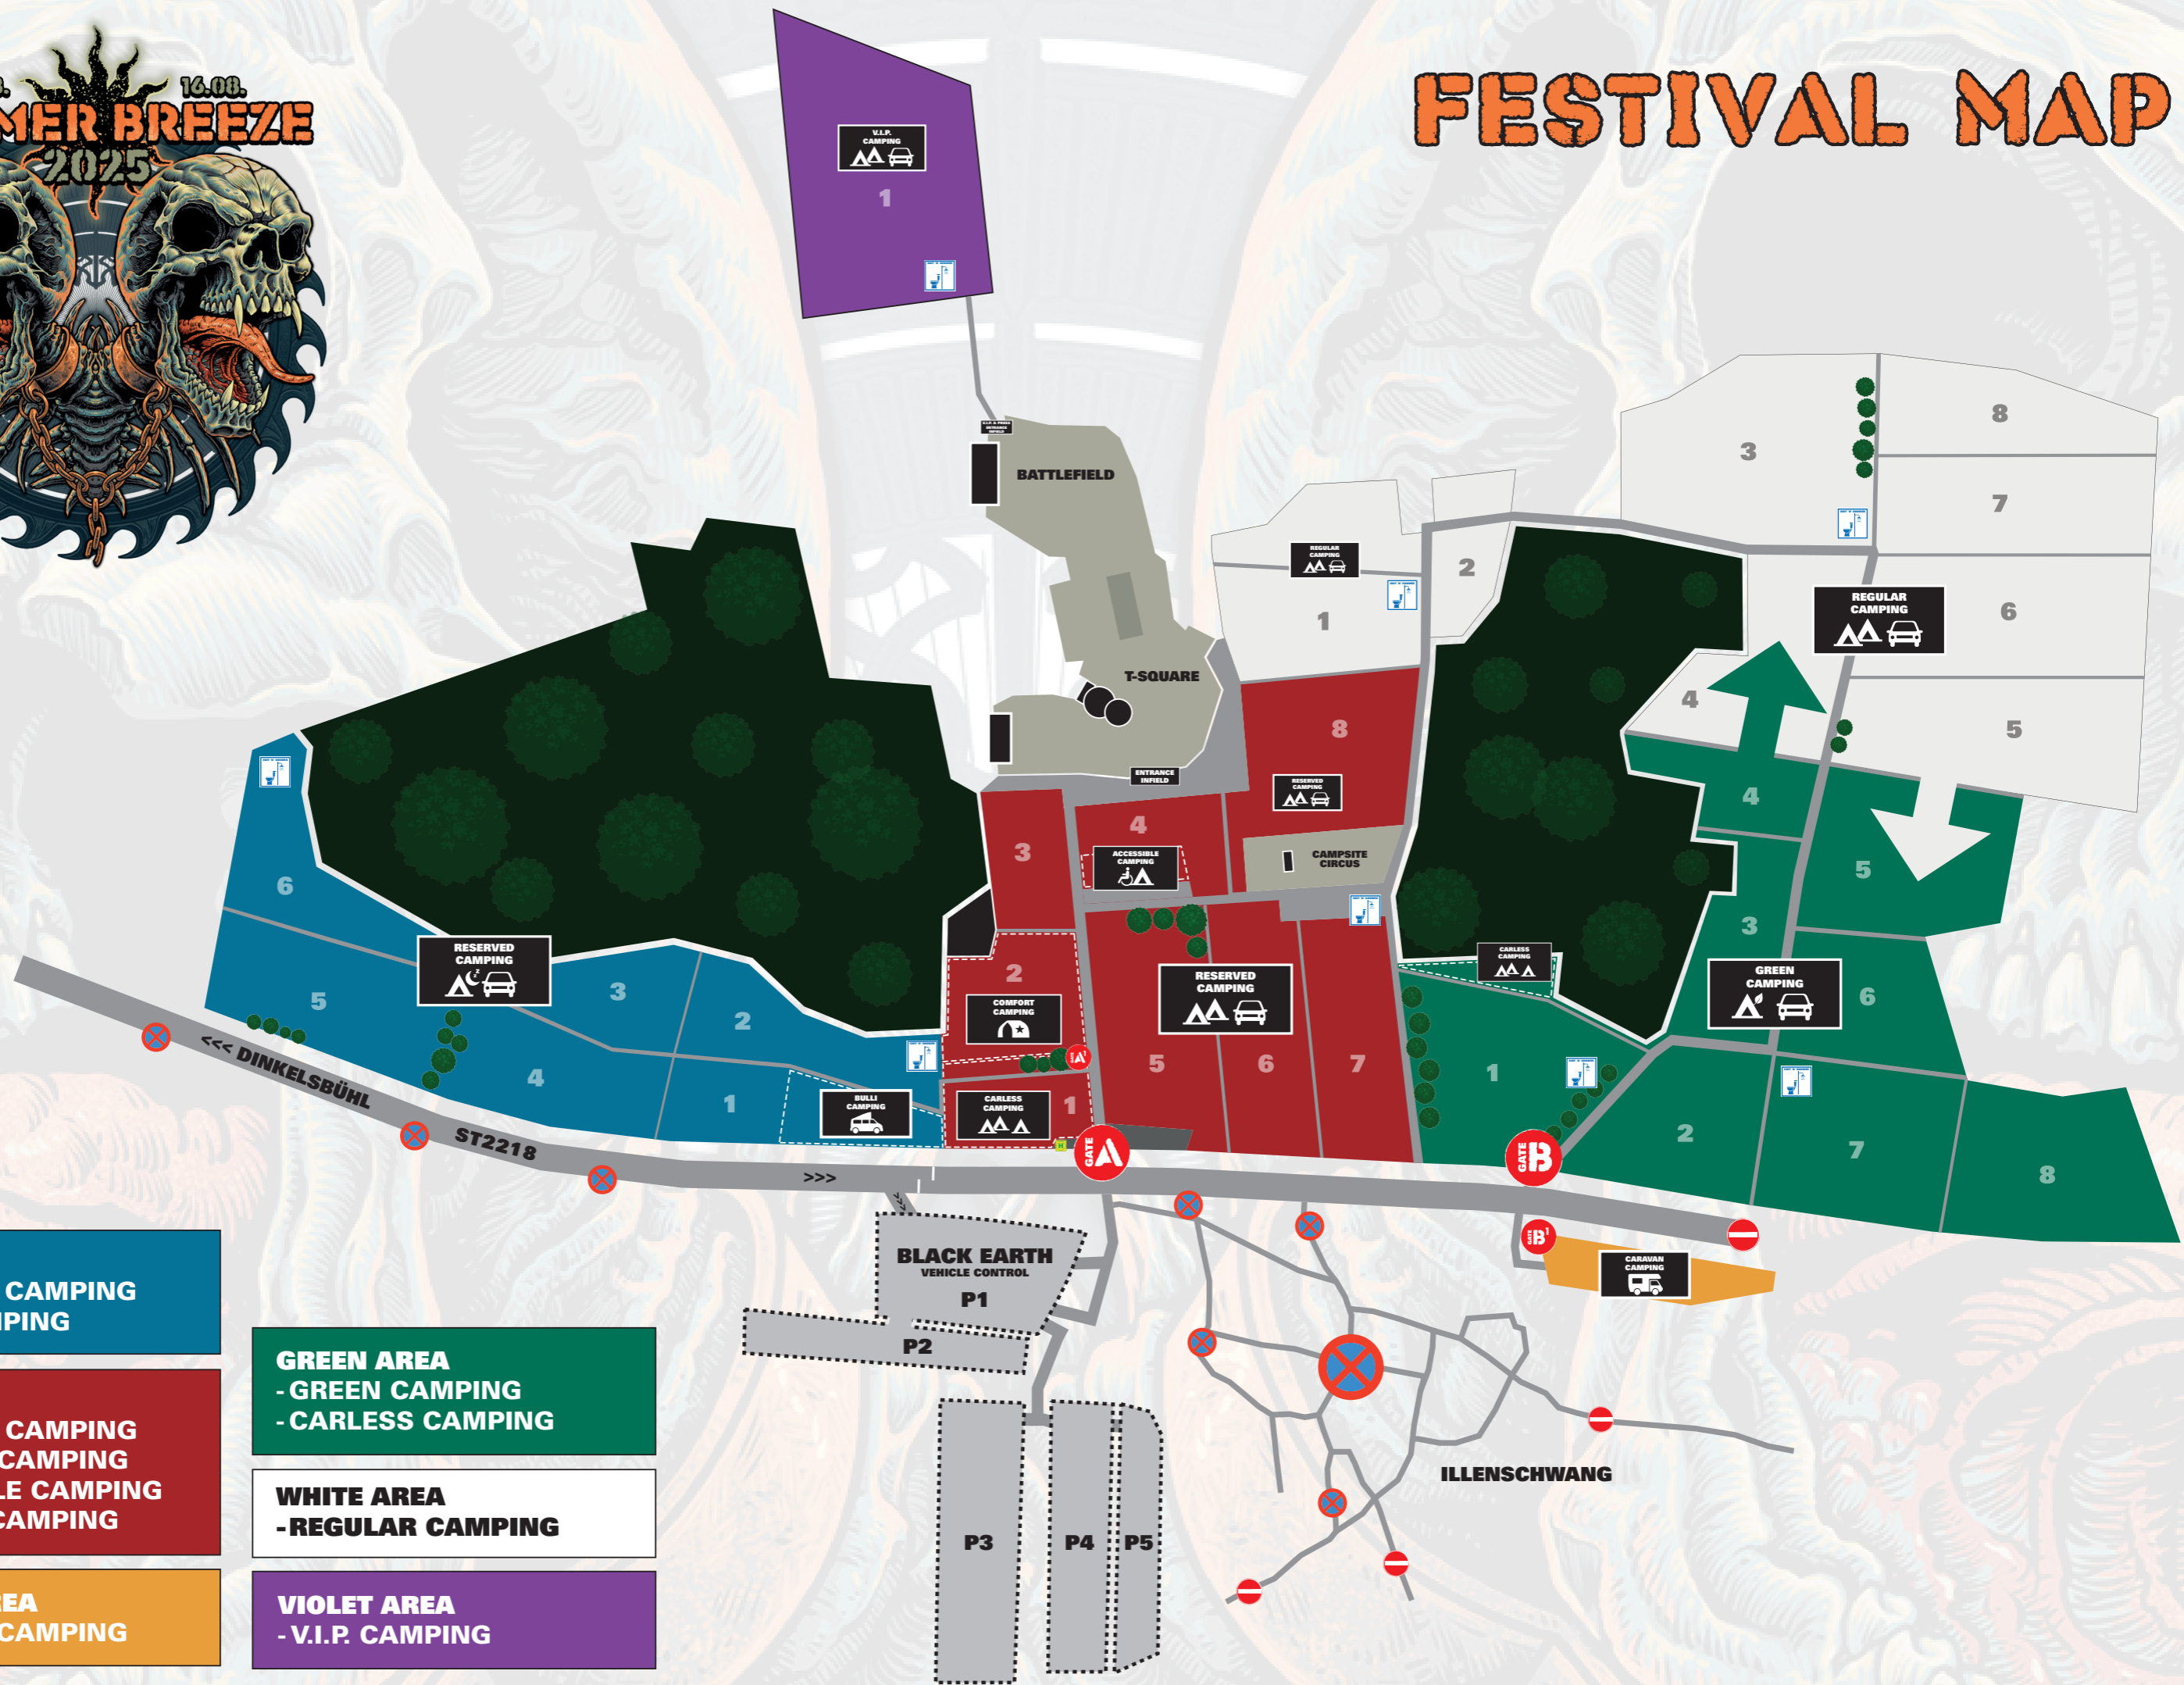

# FESTIVAL MAP

**BLUE AREA**  
 - RESERVED CAMPING  
 - BULLI CAMPING

**RED AREA**  
 - RESERVED CAMPING  
 - COMFORT CAMPING  
 - ACCESSIBLE CAMPING  
 - CARLESS CAMPING

**ORANGE AREA**  
 - CARAVAN CAMPING

**GREEN AREA**  
 - GREEN CAMPING  
 - CARLESS CAMPING

**WHITE AREA**  
 - REGULAR CAMPING

**VIOLET AREA**  
 - V.I.P. CAMPING

**BLACK EARTH**  
 VEHICLE CONTROL  
 P1  
 P2

P3  
 P4  
 P5

ILLENSCHWANG