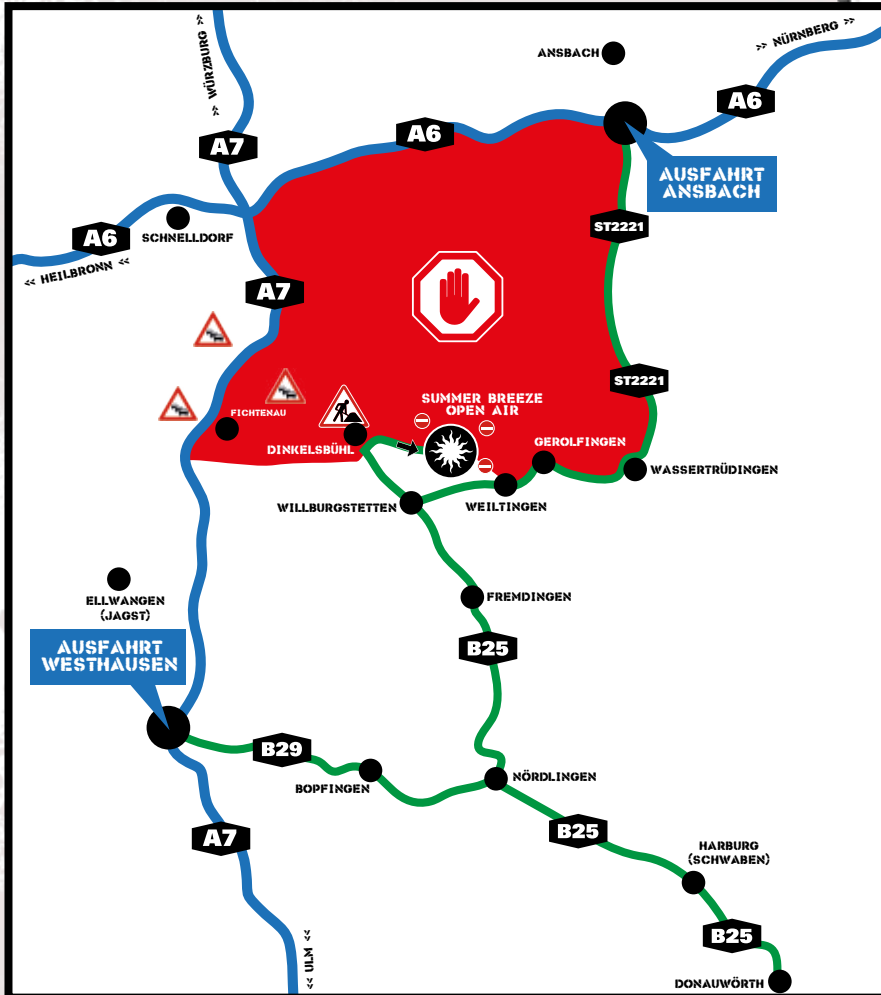

ALL YOU NEED TO KNOW!